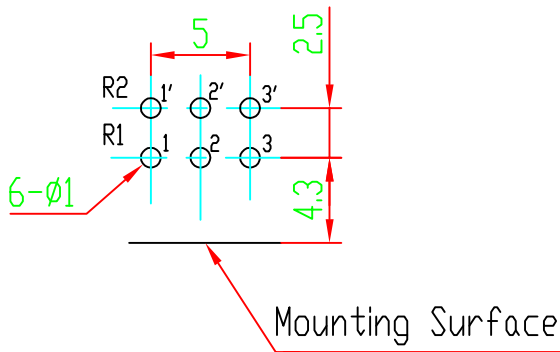

Shaft Shown in Full  
C.C.W. Position

P.C.B MOUNTING DETAIL

L	8	10	15	20	
l	6	7	7	12	

02				05		
01				04		
	DATE	REVISION	APPROVED	03		

MODEL: WH9011C-4 L15 18T "一"字不开口

DRAWING NO:

常州宇豪电子有限公司

CHANGZHOU YUHAO ELECTRONIC CO.,LTD.