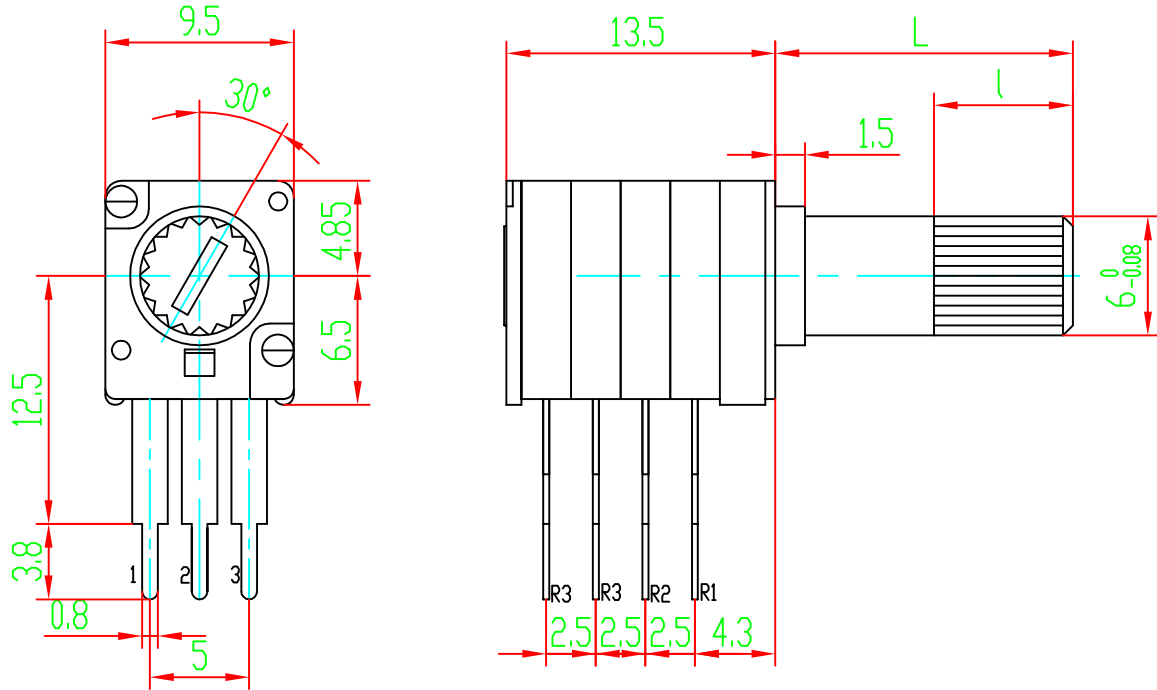

Shaft Shown in Full  
C.C.W. Position

P.C.B MOUNTING DETAIL

L	8	10	15	20	
l	6	7	7	12	

02				05		
01				04		
	DATE	REVISION	APPROVED	03		

MODEL: WH9011C-4 L15 18T "一"字不开口

DRAWING NO:

常州宇豪电子有限公司

CHANGZHOU YUHAO ELECTRONIC CO.,LTD.