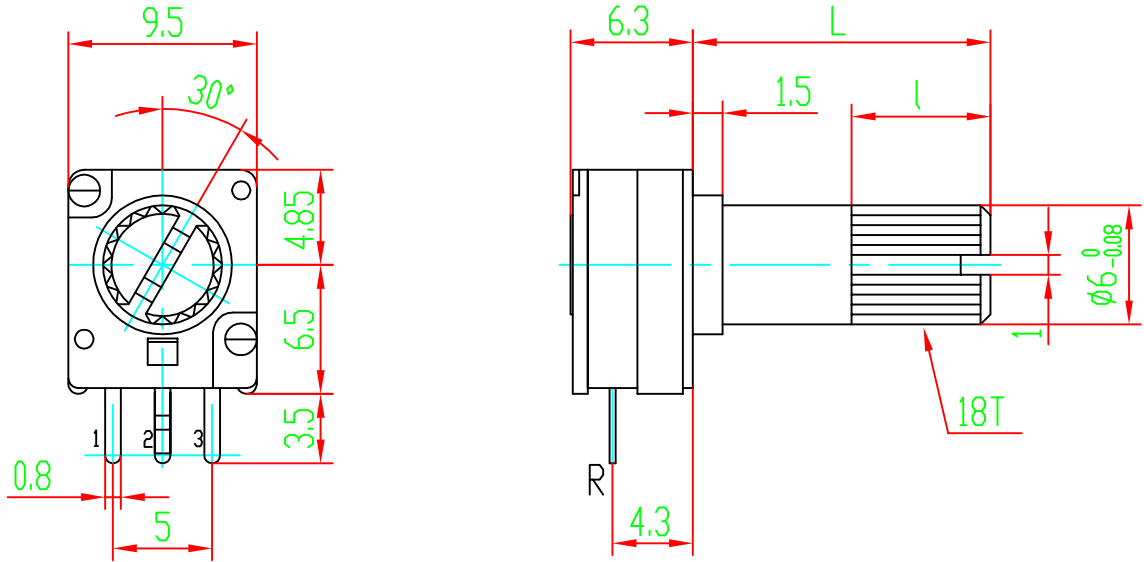

Shaft Shown in Full
C.C.W. Position

L	8	10	15	20	
l	6	7	7	12	

02				05			
01				04			
	DATE	REVISION	APPROVED	03			

MODEL: WH9011C-1 L15 18T “一”字槽

DRAWING NO:

常州宇豪电子有限公司

CHANGZHOU YUHAO ELECTRONIC CO.,LTD.

DRAW	CHKD	APPD