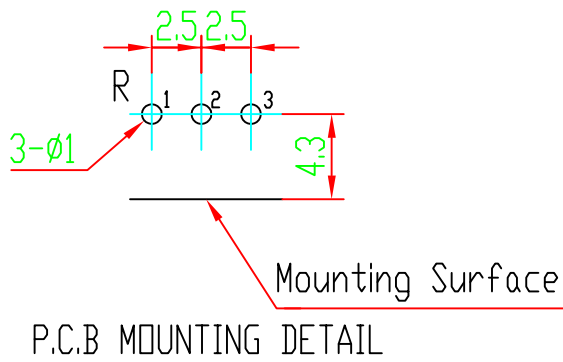

Shaft Shown in Full
C.C.W. Position

L	8	10	15	20	
l	6	7	7	12	

02				05			
01				04			
	DATE	REVISION	APPROVED	03			

MODEL: WH9011C-1 L15 18T “一”字槽

DRAWING NO:

常州宇豪电子有限公司

CHANGZHOU YUHAO ELECTRONIC CO.,LTD.

DRAW	CHKD	APPD